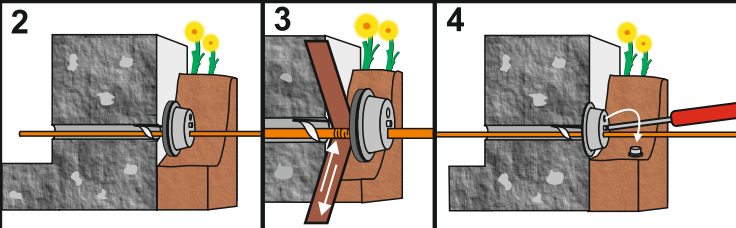

MD1-FttH +90° entry 1x4-8mm

art.nr. 80219.3

FILO form

connect ▶ seal ▶ protect ▶

www.filoform.com

rev. 07-03-2024