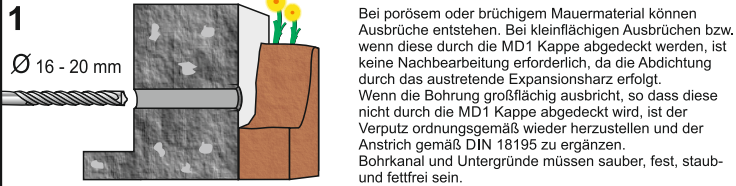

MD1-FttH +90° entry 1x4-8mm

art.nr. 80219.3

FILO form

connect ▶ seal ▶ protect ▶

www.filoform.com

rev. 07-03-2024