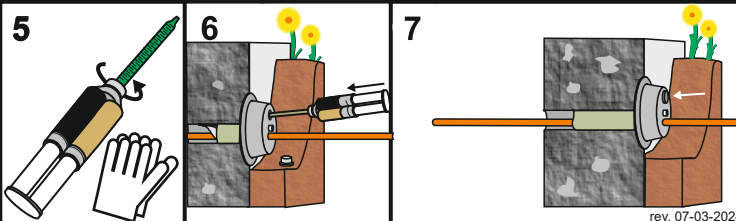

MD1-FttH +90° entry 1x4-8mm

art.nr. 80219.3

FILO form

connect ▶ seal ▶ protect ▶

www.filoform.com

rev. 07-03-2024