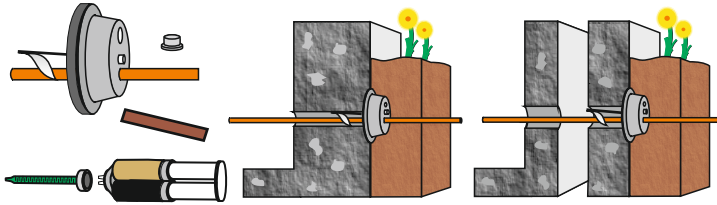

MD1-FttH +90° entry 1x4-8mm

art.nr. 80219.3

FILO form

connect ▶ seal ▶ protect ▶

www.filoform.com

rev. 07-03-2024